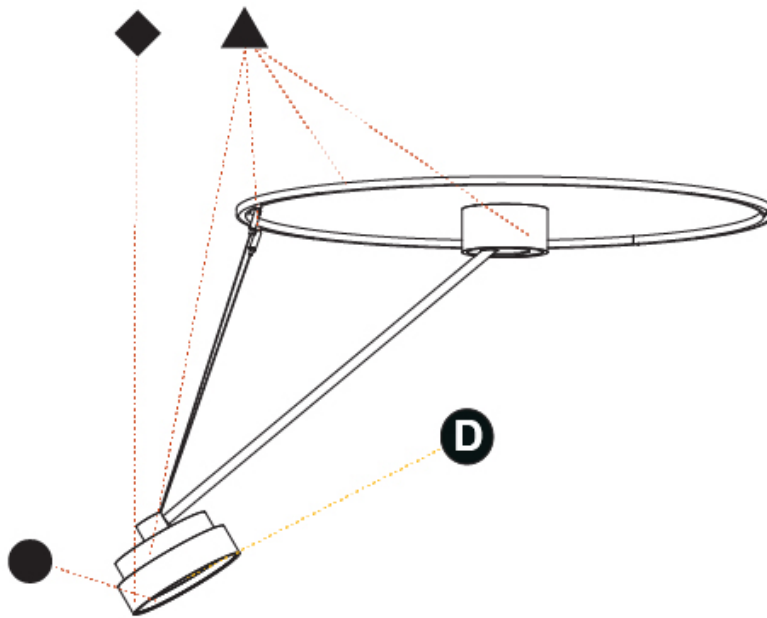

SIGN DIVA DANCER KORONA SUSPENSION

A30878-

PROJECT

TYPE

SPECIFIER

QUANTITY

DATE

A