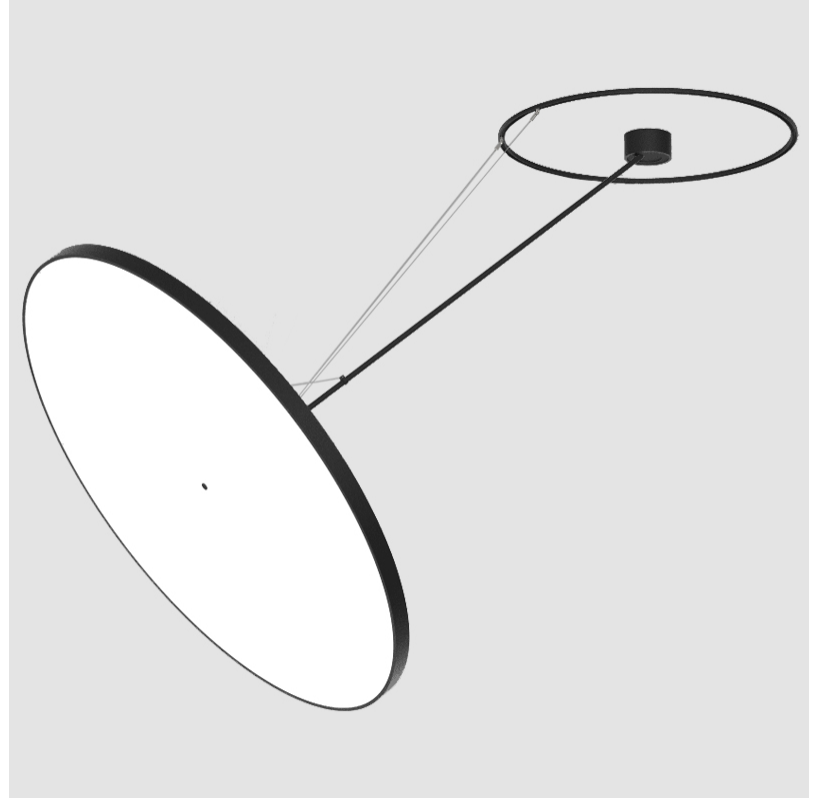

GENERAL

Series: Sign Diva Dancer
Subseries: Sign Diva Dancer
Brand: Prolicht
Division: Architectural
Mounting Type: Suspension
Mounting Location: Ceiling
Subcategory: Pendant

PHYSICAL

Shape: Round
Diameter (mm): 1100
Diameter (in): 43 5/16
Height (mm): 1620
Height (in): 63 3/4
Light Distribution: Adjustable / Direct
Weight (kg): 16
Weight (lbs): 35.2
Diffuser: PMMA - Opal / Micro-Prism / Sparkling Secret / Vintage Industrial
Fixture Finish: SSR / BKV / CWI / CRY / HAB / UFT / ITA / RUA / FTG / MYG / LOD / PUS / FRO / FUP / KIA / POP / BLS / SPG / MEY / GOH / GUM / CHC / COM / ABZ / JAG / OBR / MOS / ROR
Fixture Material: Extruded Aluminum / Steel

ELECTRICAL

Lamp Type: LED (Zhaga Standard)
Input Wattage (W): 169.4
Total Output Wattage (W): 135
Dimming: Tri-Mode (Non-Dimming and Phase Dimming (120Vac only) and 0-10V Dimming)
Driver Included: Yes
Driver Location: Integrated
Driver Type: Constant Current - Universal
Driver Class: Class 2
Input Voltage (V): 120 - 277
Constant Current (MA): 600

LED

Color Temperature (°K): 3000 / 3500 / 4000
Max. Delivered Lumen (lm): 19520 / 19933 / 20340
CRI: >90 CRI
Lamp Life (hrs): 50000

OPTICAL

Adjustability: Rotational Canopy 170°; Tilting Canopy ±50°; Tilting Head ±90°

RATINGS AND CERTIFICATIONS

Certified By: Certified for North American Standards
IP rating: IP20